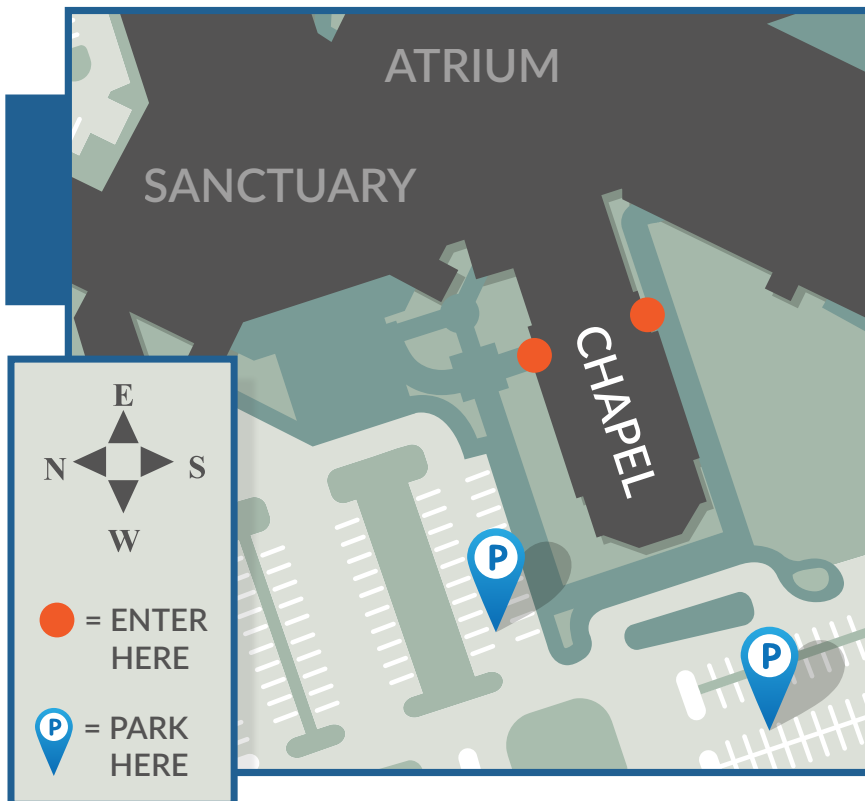

NOW AVAILABLE AT OKC CAMPUS

MASK REQUIRED SERVICES

9:30 & 11AM // CHAPEL

We're excited to offer a new option for those who would like to worship together in person and feel more comfortable in a mask-required setting.

SERVICES WILL STREAM THE FOLLOWING:

- 9:30AM // Streaming the **Sanctuary** Service
- 11AM // Streaming the **Atrium** Service

In order to minimize person-to-person contact, you may use parking lots near the Chapel and enter/exit through the Chapel lobby doors.