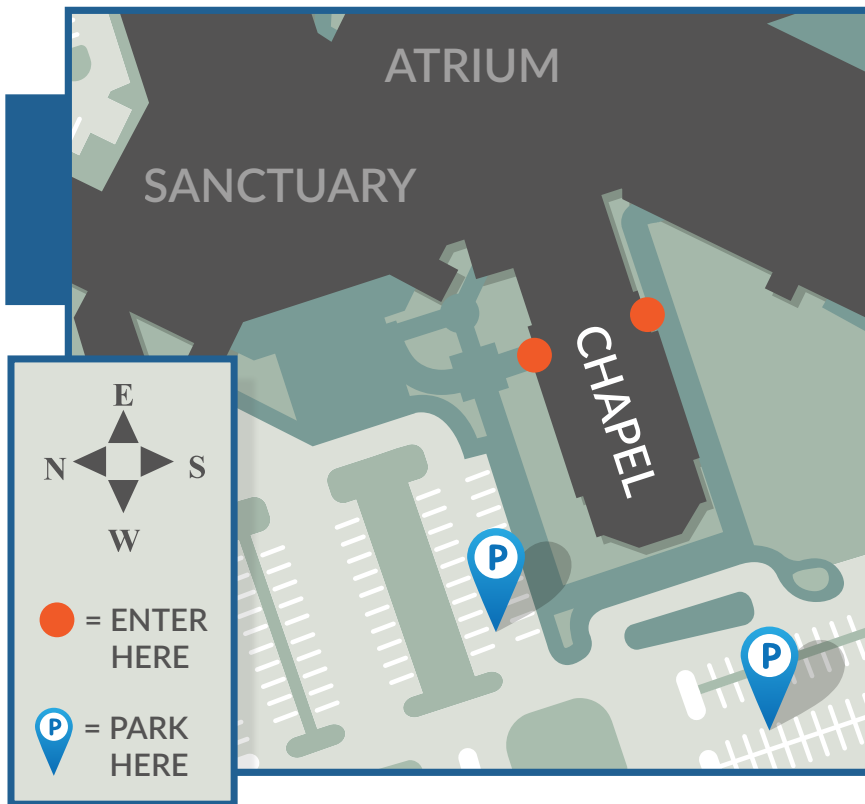

NOW AVAILABLE AT OKC CAMPUS

MASK REQUIRED SERVICES

9:30 & 11AM // CHAPEL

We're excited to offer a new option for those who would like to worship together in person and feel more comfortable in a mask-required setting.

SERVICES WILL STREAM THE FOLLOWING:

- 9:30AM // Streaming the **Sanctuary** Service
- 11AM // Streaming the **Atrium** Service

In order to minimize person-to-person contact, you may use parking lots near the Chapel and enter/exit through the Chapel lobby doors. (There will be no greeters/ushers present for these services.)